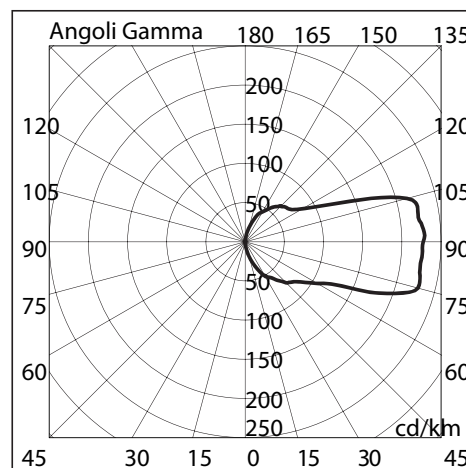

BL-1085

BL-1085.000

Lamp: C35
Power: 40W
Base: E14

BL-1085.920

Lamp: TC-D
Power: 10W
Base: G24 d-1

BL-1085.880

Lamp: 1 x White LED
Power: 4.1W
LED: 230lm 6300K

- Outdoor recessed wall luminaire
- Die-cast aluminium structure
- Satin stainless steel bezel
- Transparent tempered glass diffuser
- Aluminium reflector
- Silicon gaskets
- Stainless steel screws
- Technopolymer holder
- Painting using high resistance to UV and corrosion polyester powders