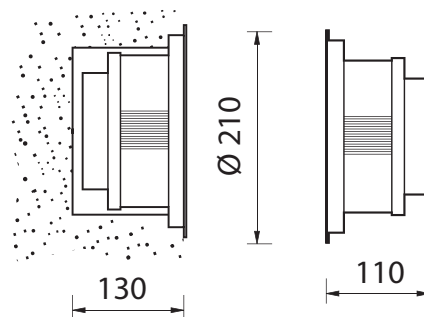

BL-1085

BL-1085.000

Lamp: C35
Power: 40W
Base: E14

BL-1085.920

Lamp: TC-D
Power: 10W
Base: G24 d-1

BL-1085.880

Lamp: 1 x White LED
Power: 4.1W
LED: 230lm 6300K

- Outdoor recessed wall luminaire
- Die-cast aluminium structure
- Satin stainless steel bezel
- Transparent tempered glass diffuser
- Aluminium reflector
- Silicon gaskets
- Stainless steel screws
- Technopolymer holder
- Painting using high resistance to UV and corrosion polyester powders