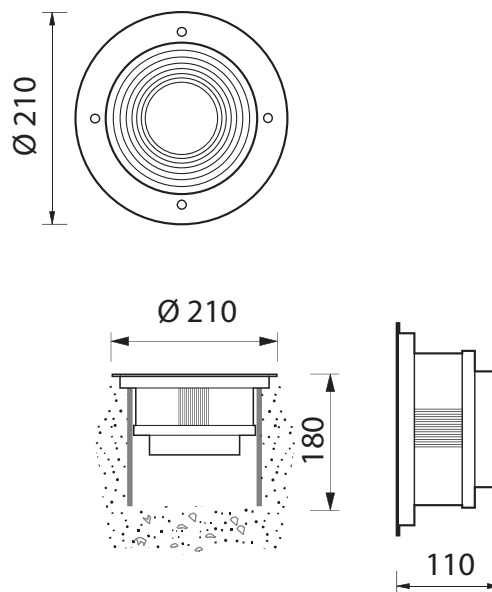

BL-1084

BL-1084.000

Lamp: C35
Power: 60W
Base: E14

BL-1084.920

Lamp: TC-D
Power: 10W
Base: G24 d-1

BL-1084.880

Lamp: 1 x White LED
Power: 4.1W
LED: 230lm 6300K

- Outdoor recessed ground luminaire
- Die-cast aluminium structure
- Satin stainless steel bezel
- Transparent tempered glass diffuser
- Aluminium reflector
- Silicon gaskets
- Stainless steel screws
- Polypropylene holder
- Painting using high resistance to UV and corrosion polyester powders