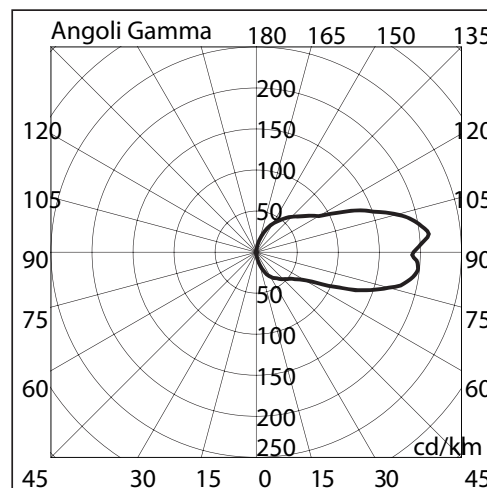

BL-1084

BL-1084.000

Lamp: C35
Power: 60W
Base: E14

BL-1084.920

Lamp: TC-D
Power: 10W
Base: G24 d-1

BL-1084.880

Lamp: 1 x White LED
Power: 4.1W
LED: 230lm 6300K

- Outdoor recessed ground luminaire
- Die-cast aluminium structure
- Satin stainless steel bezel
- Transparent tempered glass diffuser
- Aluminium reflector
- Silicon gaskets
- Stainless steel screws
- Polypropylene holder
- Painting using high resistance to UV and corrosion polyester powders