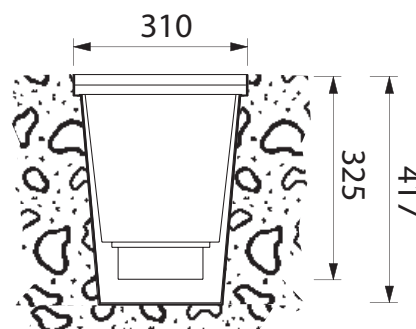

BL-1078

BL-1078.350	BL-1078.770	BL-1078.750
Lamp: HIT	Lamp: HIT	Lamp: HIT
Power: 35W	Power: 70W	Power: 150W
Base: G12	Base: G12	Base: G12

- Outdoor recessed ground luminaire
- Painted die-cast aluminium structure
- Stainless steel AISI 316
- Die-cast aluminium diffuser grid (on request)
- Transparent glass diffuser
- Aluminium symmetrical reflector
- Silicon gaskets
- Stainless steel screws
- Technopolymer holder
- Painting using high resistance to UV and corrosion polyester powders