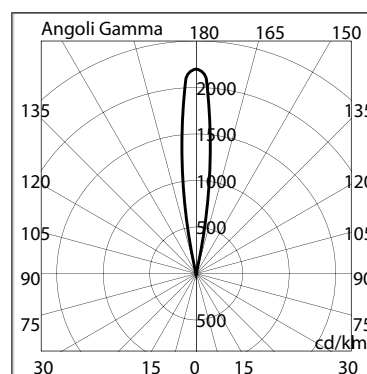

BL-1078

BL-1078.350	BL-1078.770	BL-1078.750
Lamp: HIT	Lamp: HIT	Lamp: HIT
Power: 35W	Power: 70W	Power: 150W
Base: G12	Base: G12	Base: G12

- Outdoor recessed ground luminaire
- Painted die-cast aluminium structure
- Stainless steel AISI 316
- Die-cast aluminium diffuser grid (on request)
- Transparent glass diffuser
- Aluminium symmetrical reflector
- Silicon gaskets
- Stainless steel screws
- Technopolymer holder
- Painting using high resistance to UV and corrosion polyester powders