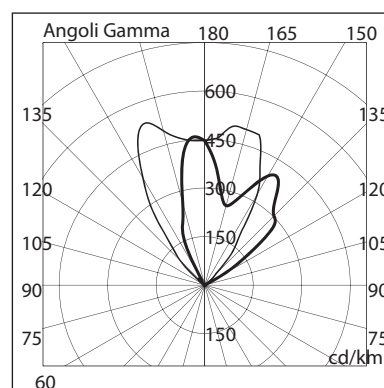

BL-1071

BL-1071.780

Lamp: HIT-DE

Power: 70W

Base: Rx7s

- Outdoor recessed ground luminaire
- Painted die-cast aluminium structure
- Stainless steel AISI 316
- Die-cast aluminium diffuser grid (on request)
- Transparent or satin glass diffuser
- Aluminium reflector
- Silicon gaskets
- Stainless steel screws
- Technopolymer holder
- Painting using high resistance to UV and corrosion polyester powders