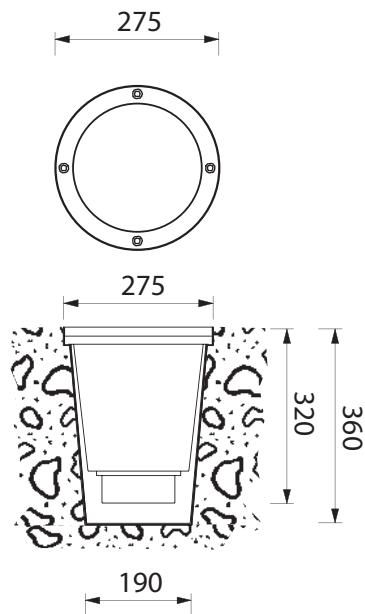

BL-1071

BL-1071.780

Lamp: HIT-DE

Power: 70W

Base: Rx7s

- Outdoor recessed ground luminaire
- Painted die-cast aluminium structure
- Stainless steel AISI 316
- Die-cast aluminium diffuser grid (on request)
- Transparent or satin glass diffuser
- Aluminium reflector
- Silicon gaskets
- Stainless steel screws
- Technopolymer holder
- Painting using high resistance to UV and corrosion polyester powders