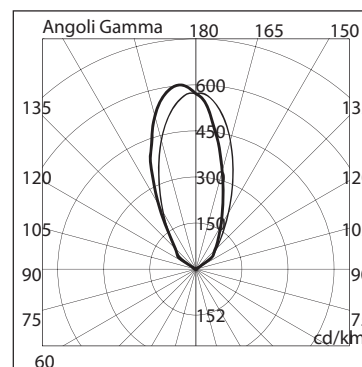

BL-1070

BL-1070.350

Lamp: HIT
Power: 35W
Base: G12

BL-1070.770

Lamp: HIT
Power: 70W
Base: G12

- Outdoor recessed ground luminaire
- Painted die-cast aluminium structure
- Stainless steel AISI 316
- Die-cast aluminium diffuser grid (on request)
- Transparent or satin glass diffuser
- Aluminium reflector
- Silicon gaskets
- Stainless steel screws
- Technopolymer holder
- Painting using high resistance to UV and corrosion polyester powders