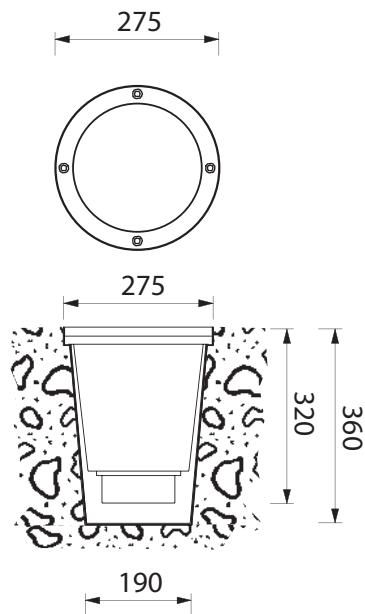

BL-1070

BL-1070.350

Lamp: HIT
Power: 35W
Base: G12

BL-1070.770

Lamp: HIT
Power: 70W
Base: G12

- Outdoor recessed ground luminaire
- Painted die-cast aluminium structure
- Stainless steel AISI 316
- Die-cast aluminium diffuser grid (on request)
- Transparent or satin glass diffuser
- Aluminium reflector
- Silicon gaskets
- Stainless steel screws
- Technopolymer holder
- Painting using high resistance to UV and corrosion polyester powders