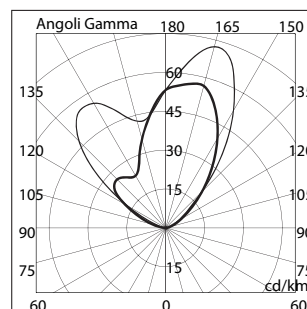

Available Colours:

X=3 Black   X=9 Anthracite
X=4 Silver

- Outdoor recessed driveover ground luminaire
- Painted die-cast aluminium body
- Transparent tempered glass diffuser
- Aluminium reflector
- Silicon gasket
- Stainless steel screws
- Polypropylene holder
- Painting using high resistance to UV and corrosion polyester powders

1057 92