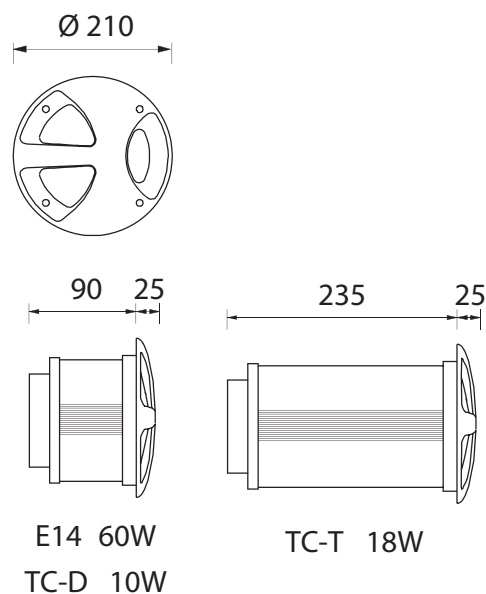

# BL-1057

**BL-1057.00X**

Lamp: C35  
Power: 60W  
Base: E14

**BL-1057.92X**

Lamp: TC-D  
Power: 10W  
Base: Gx24 d-1

**BL-1057.84X**

Lamp: TC-T  
Power: 18W  
Base: Gx24 d-2

**Available Colours:**

X=3 Black    X=9 Anthracite  
X=4 Silver

- Outdoor recessed driveover ground luminaire
- Painted die-cast aluminium body
- Transparent tempered glass diffuser
- Aluminium reflector
- Silicon gasket
- Stainless steel screws
- Polypropylene holder
- Painting using high resistance to UV and corrosion polyester powders