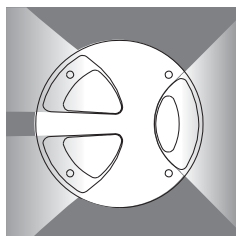

# BL-1057

**BL-1057.00X**

Lamp: C35  
Power: 60W  
Base: E14

**BL-1057.92X**

Lamp: TC-D  
Power: 10W  
Base: Gx24 d-1

**BL-1057.84X**

Lamp: TC-T  
Power: 18W  
Base: Gx24 d-2

**Available Colours:**

X=3 Black    X=9 Anthracite  
X=4 Silver

- Outdoor recessed driveover ground luminaire
- Painted die-cast aluminium body
- Transparent tempered glass diffuser
- Aluminium reflector
- Silicon gasket
- Stainless steel screws
- Polypropylene holder
- Painting using high resistance to UV and corrosion polyester powders