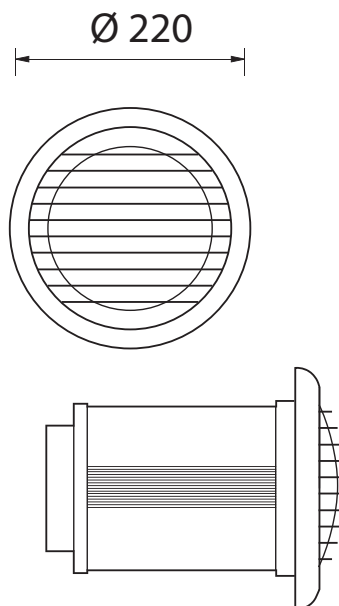

# BL-1046

**BL-1046.73X**

Lamp: HME  
Power: 70W  
Base: E27

**BL-1046.74X**

Lamp: HSE  
Power: 70W  
Base: E27

**Available Colours:**

X=2  White    X=9  Anthracite  
X=3  Black

- Ground luminaire
- Die-cast aluminium structure
- Transparent tempered glass diffuser
- Aluminium reflector
- Silicon gaskets
- Stainless steel screws
- Polypropylene holder
- Painting using high resistance to UV and corrosion polyester powders