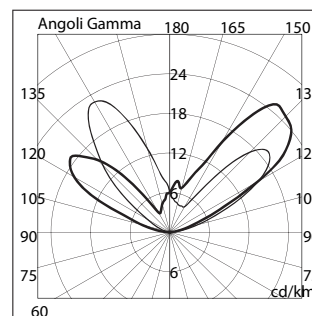

BL-1045

E14 60W   TC-T 18W
TC-D 10W

BL-1045.00X   **BL-1045.92X**
Lamp: C35   Lamp: TC-D
Power: 60W   Power: 10W
Base: E14   Base: Gx24 d-1

BL-1045.84X
Lamp: TC-T
Power: 18W
Base: Gx24 d-2

Available Colours:

X=3 Black   X=9 Anthracite
X=4 Silver

- Outdoor recessed driveover ground luminaire
- Painted die-cast aluminium body
- Transparent tempered glass diffuser
- Aluminium reflector
- Silicon gasket
- Stainless steel screws
- Polypropylene holder
- Painting using high resistance to UV and corrosion polyester powders

1045 92