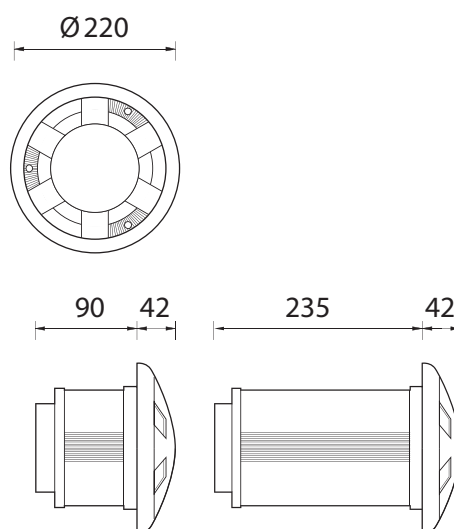

BL-1045

E14 60W TC-T 18W
TC-D 10W

BL-1045.00X **BL-1045.92X**
Lamp: C35 Lamp: TC-D
Power: 60W Power: 10W
Base: E14 Base: Gx24 d-1

BL-1045.84X
Lamp: TC-T
Power: 18W
Base: Gx24 d-2

Available Colours:

X=3  Black X=9  Anthracite
X=4  Silver