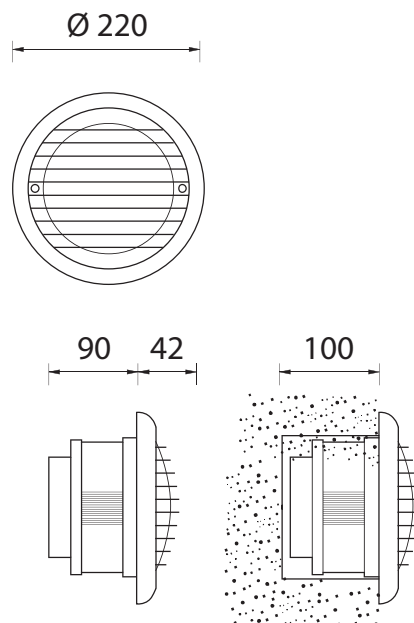

BL-1033

BL-1033.00X

Lamp: C35
Power: 40W
Base: E14

BL-1033.92X

Lamp: TC-D
Power: 10W
Base: G24 d-1

Available Colours:

X=2 White X=9 Anthracite
X=3 Black

- Recessed ground luminaire
- Die-cast aluminium structure
- Satin tempered glass diffuser
- Aluminium reflector
- Silicon gaskets
- Stainless steel screws
- Technopolymer holder
- Painting using high resistance to UV and corrosion polyester powders

1033 92