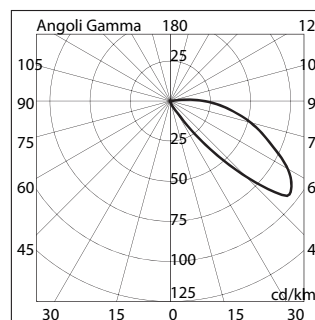

BL-1033

BL-1033.00X

Lamp: C35
Power: 40W
Base: E14

BL-1033.92X

Lamp: TC-D
Power: 10W
Base: G24 d-1

Available Colours:

X=2 White X=9 Anthracite
X=3 Black

- Recessed ground luminaire
- Die-cast aluminium structure
- Satin tempered glass diffuser
- Aluminium reflector
- Silicon gaskets
- Stainless steel screws
- Technopolymer holder
- Painting using high resistance to UV and corrosion polyester powders