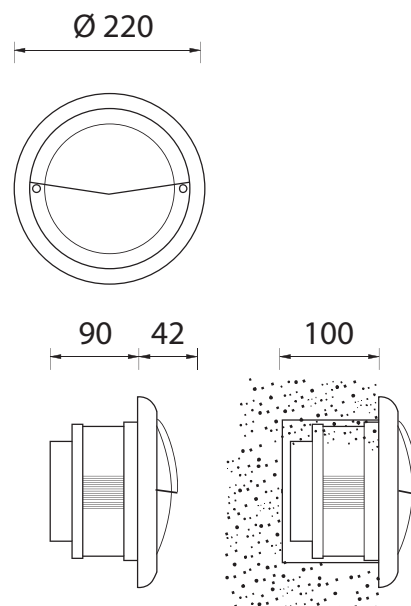

BL-1032

BL-1032.00X

Lamp: C35
Power: 40W
Base: E14

BL-1032.92X

Lamp: TC-D
Power: 10W
Base: G24 d-1

Available Colours:

X=2 White X=9 Anthracite
X=3 Black

- Recessed ground luminaire
- Die-cast aluminium structure
- Satin tempered glass diffuser
- Aluminium reflector
- Silicon gaskets
- Stainless steel screws
- Technopolymer holder
- Painting using high resistance to UV and corrosion polyester powders