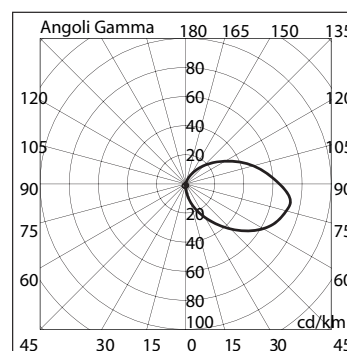

BL-1032

BL-1032.00X

Lamp: C35
Power: 40W
Base: E14

BL-1032.92X

Lamp: TC-D
Power: 10W
Base: G24 d-1

Available Colours:

X=2 White X=9 Anthracite
X=3 Black

- Recessed ground luminaire
- Die-cast aluminium structure
- Satin tempered glass diffuser
- Aluminium reflector
- Silicon gaskets
- Stainless steel screws
- Technopolymer holder
- Painting using high resistance to UV and corrosion polyester powders