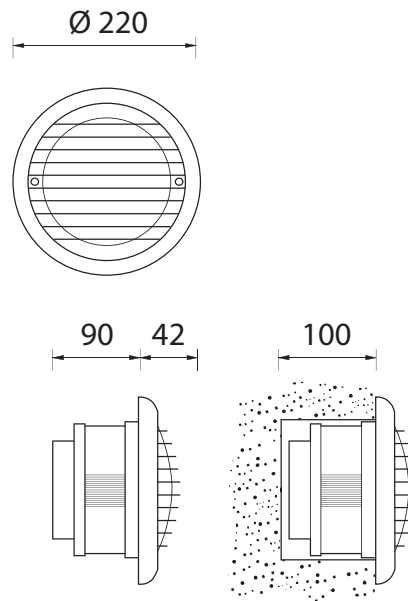

BL-1030

BL-1030.00X

Lamp: C35
Power: 40W
Base: E14

BL-1030.92X

Lamp: TC-D
Power: 10W
Base: G24 d-1

Available Colours:

X=2 White X=9 Anthracite
X=3 Black

- Recessed ground luminaire
- Die-cast aluminium structure
- Satin tempered glass diffuser
- Aluminium reflector
- Silicon gaskets
- Stainless steel screws
- Technopolymer holder
- Painting using high resistance to UV and corrosion polyester powders

1030 92