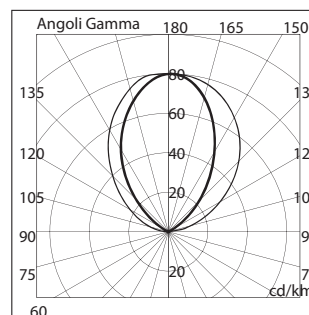

BL-1030

BL-1030.00X

Lamp: C35
Power: 40W
Base: E14

BL-1030.92X

Lamp: TC-D
Power: 10W
Base: G24 d-1

Available Colours:

X=2 White X=9 Anthracite
X=3 Black

- Recessed ground luminaire
- Die-cast aluminium structure
- Satin tempered glass diffuser
- Aluminium reflector
- Silicon gaskets
- Stainless steel screws
- Technopolymer holder
- Painting using high resistance to UV and corrosion polyester powders