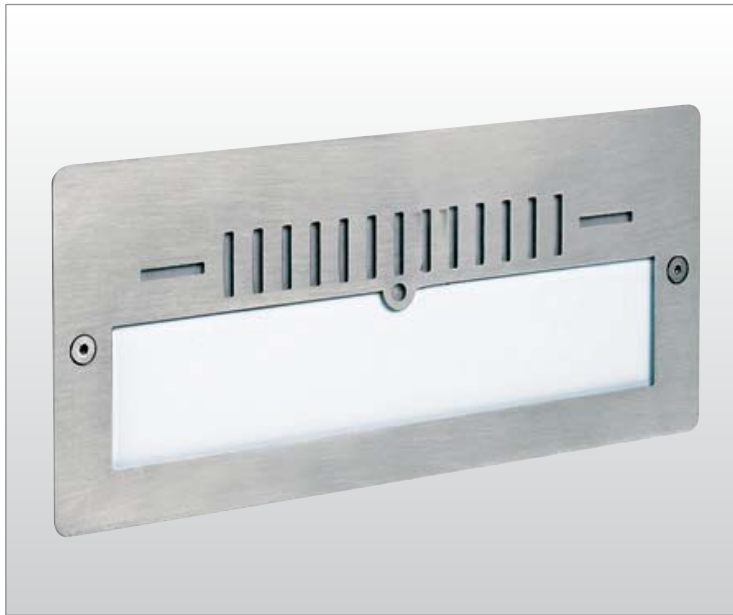

BL-1028

BL-1028.000	BL-1028.910	BL-1028.880
Lamp: C35	Lamp: TC	Lamp: 2 x White LED
Power: 40W	Power: 9W	Power: 8.2W
Base: E14	Base: G23	LED: 460lm 6300K

- Indoor and outdoor recessed wall luminaire
- Die-cast aluminium structure
- Stainless steel cover AISI 316
- Tempered opal glass diffuser
- Silicon gaskets
- Technopolymer wall holder
- Stainless steel screws
- Painting using high resistance to UV and corrosion polyester powders