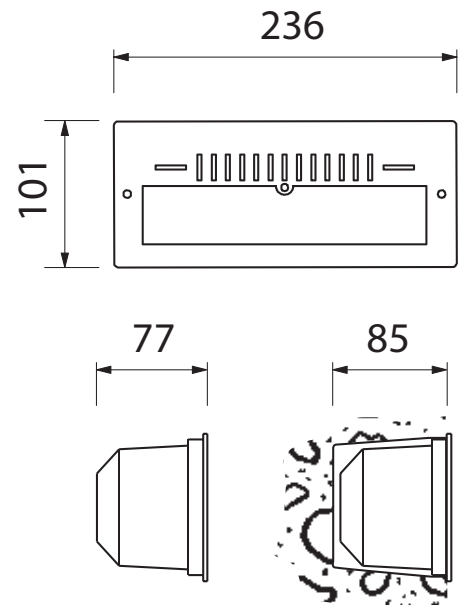

BL-1028

BL-1028.000	BL-1028.910	BL-1028.880
Lamp: C35	Lamp: TC	Lamp: 2 x White LED
Power: 40W	Power: 9W	Power: 8.2W
Base: E14	Base: G23	LED: 460lm 6300K

- Indoor and outdoor recessed wall luminaire
- Die-cast aluminium structure
- Stainless steel cover AISI 316
- Tempered opal glass diffuser
- Silicon gaskets
- Technopolymer wall holder
- Stainless steel screws
- Painting using high resistance to UV and corrosion polyester powders