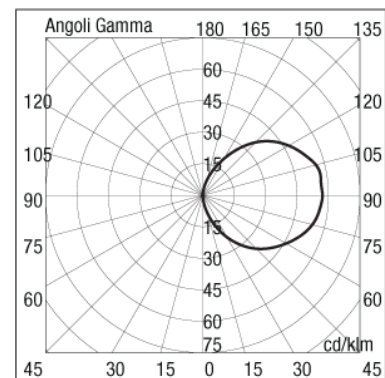

BL-1028

BL-1028.000	BL-1028.910	BL-1028.880
Lamp: C35	Lamp: TC	Lamp: 2 x White LED
Power: 40W	Power: 9W	Power: 8.2W
Base: E14	Base: G23	LED: 460lm 6300K

- Indoor and outdoor recessed wall luminaire
- Die-cast aluminium structure
- Stainless steel cover AISI 316
- Tempered opal glass diffuser
- Silicon gaskets
- Technopolymer wall holder
- Stainless steel screws
- Painting using high resistance to UV and corrosion polyester powders