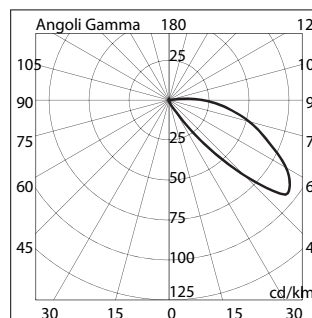

# BL-1023

**BL-1023.00X**

Lamp: C35  
Power: 40W  
Base: E14

**BL-1023.92X**

Lamp: TC-D  
Power: 10W  
Base: G24 d-1

**Available Colours:**

X=2  White    X=9  Anthracite  
X=3  Black

- Recessed ground luminaire
- Die-cast aluminium structure
- Satin tempered glass diffuser
- Aluminium reflector
- Silicon gaskets
- Stainless steel screws
- Technopolymer holder
- Painting using high resistance to UV and corrosion polyester powders