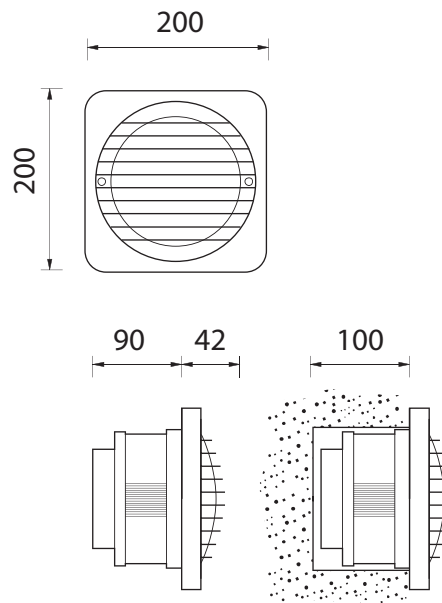

# BL-1023

**BL-1023.00X**

Lamp: C35  
Power: 40W  
Base: E14

**BL-1023.92X**

Lamp: TC-D  
Power: 10W  
Base: G24 d-1

**Available Colours:**

X=2  White    X=9  Anthracite  
X=3  Black

- Recessed ground luminaire
- Die-cast aluminium structure
- Satin tempered glass diffuser
- Aluminium reflector
- Silicon gaskets
- Stainless steel screws
- Technopolymer holder
- Painting using high resistance to UV and corrosion polyester powders

1023 92