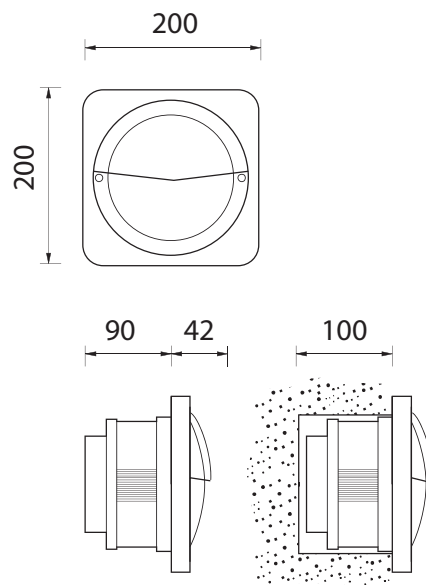

# BL-1022

**BL-1022.00X**

Lamp: C35  
Power: 40W  
Base: E14

**BL-1022.92X**

Lamp: TC-D  
Power: 10W  
Base: G24 d-1

**Available Colours:**

X=2  White    X=9  Anthracite  
X=3  Black

- Recessed ground luminaire
- Die-cast aluminium structure
- Satin tempered glass diffuser
- Aluminium reflector
- Silicon gaskets
- Stainless steel screws
- Technopolymer holder
- Painting using high resistance to UV and corrosion polyester powders

1022 92