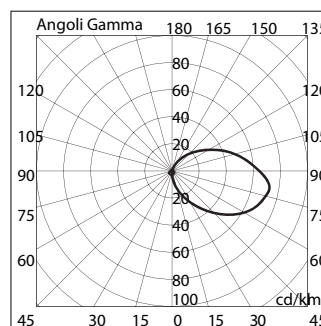

# BL-1022

**BL-1022.00X**

Lamp: C35  
Power: 40W  
Base: E14

**BL-1022.92X**

Lamp: TC-D  
Power: 10W  
Base: G24 d-1

**Available Colours:**

X=2  White    X=9  Anthracite  
X=3  Black

- Recessed ground luminaire
- Die-cast aluminium structure
- Satin tempered glass diffuser
- Aluminium reflector
- Silicon gaskets
- Stainless steel screws
- Technopolymer holder
- Painting using high resistance to UV and corrosion polyester powders