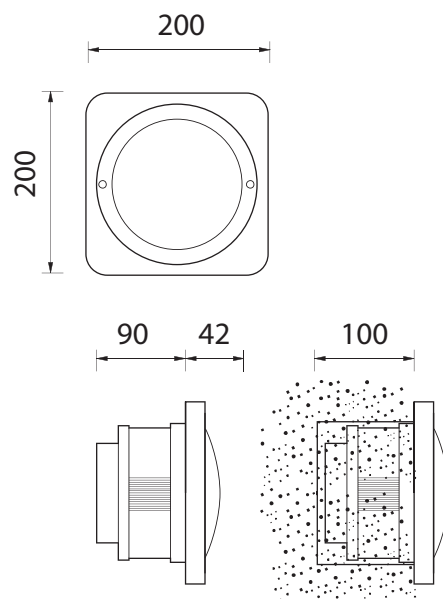

BL-1021

BL-1021.00X

Lamp: C35
Power: 40W
Base: E14

BL-1021.92X

Lamp: TC-D
Power: 10W
Base: G24 d-1

Available Colours:

X=2  White X=9  Anthracite
X=3  Black

- Recessed ground luminaire
- Die-cast aluminium structure
- Satin tempered glass diffuser
- Aluminium reflector
- Silicon gaskets
- Stainless steel screws
- Technopolymer holder
- Painting using high resistance to UV and corrosion polyester powders

1021 92