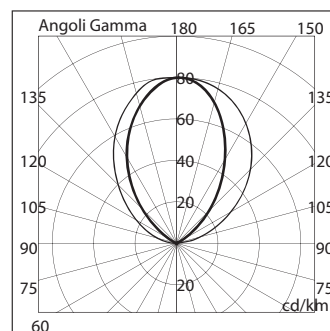

BL-1021

BL-1021.00X

Lamp: C35
Power: 40W
Base: E14

BL-1021.92X

Lamp: TC-D
Power: 10W
Base: G24 d-1

Available Colours:

X=2  White X=9  Anthracite
X=3  Black

- Recessed ground luminaire
- Die-cast aluminium structure
- Satin tempered glass diffuser
- Aluminium reflector
- Silicon gaskets
- Stainless steel screws
- Technopolymer holder
- Painting using high resistance to UV and corrosion polyester powders