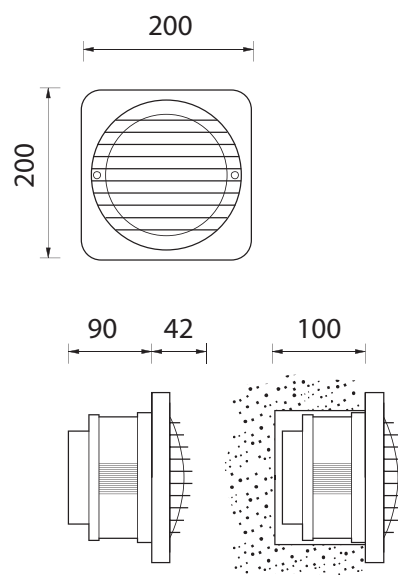

# BL-1020

**BL-1020.00X**

Lamp: C35  
Power: 40W  
Base: E14

**BL-1020.92X**

Lamp: TC-D  
Power: 10W  
Base: G24 d-1

**Available Colours:**

X=2  White    X=9  Anthracite  
X=3  Black

- Recessed ground luminaire
- Die-cast aluminium structure
- Satin tempered glass diffuser
- Aluminium reflector
- Silicon gaskets
- Stainless steel screws
- Technopolymer holder
- Painting using high resistance to UV and corrosion polyester powders

1020 92