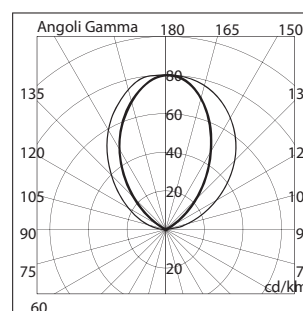

# BL-1020

**BL-1020.00X**

Lamp: C35  
Power: 40W  
Base: E14

**BL-1020.92X**

Lamp: TC-D  
Power: 10W  
Base: G24 d-1

**Available Colours:**

X=2  White    X=9  Anthracite  
X=3  Black

- Recessed ground luminaire
- Die-cast aluminium structure
- Satin tempered glass diffuser
- Aluminium reflector
- Silicon gaskets
- Stainless steel screws
- Technopolymer holder
- Painting using high resistance to UV and corrosion polyester powders