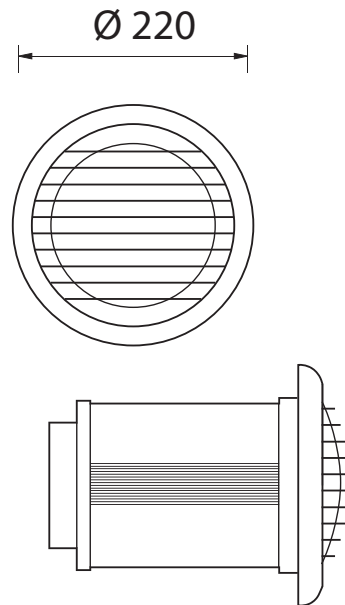

BL-1019

BL-1019.84X

Lamp: TC-T
Power: 18W
Base: GX24 d-2

Available Colours:

X=2 White X=9 Anthracite
X=3 Black

- Ground luminaire
- Die-cast aluminium structure
- Transparent tempered glass diffuser
- Aluminium reflector
- Silicon gaskets
- Stainless steel screws
- Polypropylene holder
- Painting using high resistance to UV and corrosion polyester powders