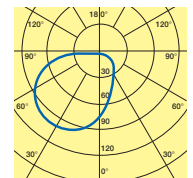

## Colori - Colour

☐ Bianco White	☐ Nero Black	☐ Silver
-------------------	-----------------	----------

## Diffusore - Diffuser

Codice-Code **00 9030**

Cod. 9030 piano orizzontale  
horizontal plane

Cod. 9033 piano verticale  
vertical plane

Cod. 9034 piano verticale  
vertical plane

Cod. 9031 piano verticale  
vertical plane

Cod. 9032 piano verticale  
vertical plane