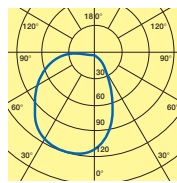

Nero
Black

Diffusore - Diffuser

Codice-Code	00 4000	per/for	Cod. 9000/9001
Codice-Code	00 860	per/for	Cod. 9008
Codice-Code	00 861	per/for	Cod. 9010

Cod. **9010** — piano verticale
vertical plane

Cod. **9008** — piano verticale
vertical plane