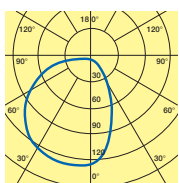

Diffusore - Diffuser

Codice-Code	00 4000	per/for	Cod. 9000/9001
Codice-Code	00 860	per/for	Cod. 9008
Codice-Code	00 861	per/for	Cod. 9010

Cod. **9010** — piano verticale
vertical plane