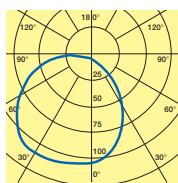

Cod. **9008** — piano verticale
vertical plane