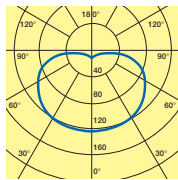

Cod. **4000** piano orizzontale horizontal plane