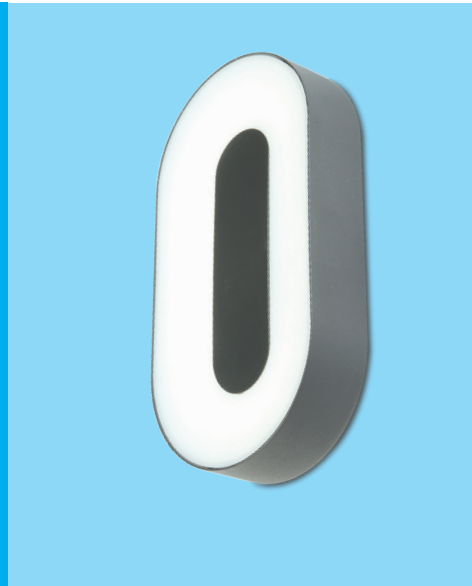

UBLO wall & ceiling light

LED

Ideal for outdoor residential and decorative applications

Compact and elegant design

Warm light output with no shadows

Click-on front plate for easy access to connection

Available in small and large sizes

Images are for illustrative purposes only
Information is subject to change without notice

Warm
White

Silver
Finish

IP54
IP54

5 year
Warranty

UBLO wall & ceiling light

Elegant fixture producing a perfect uniform, homogenous warm white LED light without casting a shadow. Simple connection access through click-on front plate.