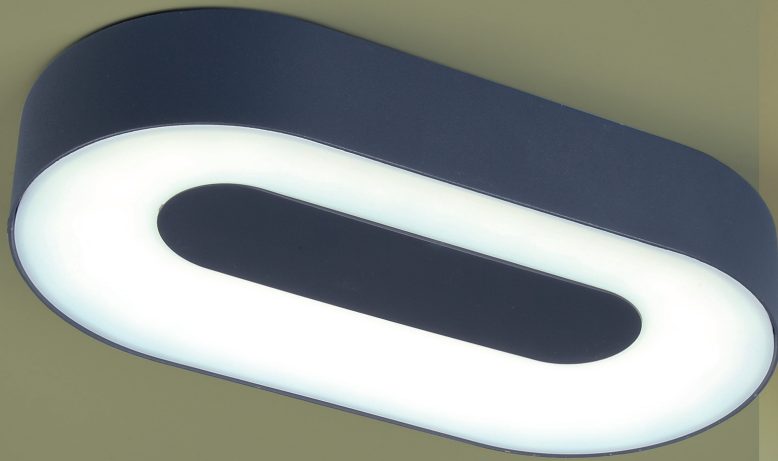

UBLO wall & ceiling light

LED

Ideal for outdoor residential and decorative applications

Compact and elegant design

Warm light output with no shadows

Click-on front plate for easy access to connection

Available in small and large sizes

Images are for illustrative purposes only
Information is subject to change without notice

Warm
White

Silver
Finish

IP54
IP54

5 year
Warranty

UBLO wall & ceiling light

Elegant fixture producing a perfect uniform, homogenous warm white LED light without casting a shadow. Simple connection access through click-on front plate.

L3491S-3K-SI (6349102112)

L3501S-3K-SI (6350102112)

L3481S-3K-SI (6348102112)

220-240V~ 50Hz
LED 8W
420 Lumen
IP54
CLASS 1
Die Cast Aluminium

L3491L-3K-SI (6349101112)

L3501L-3K-SI (6350101112)

L3481L-3K-SI (6348101112)

220-240V~ 50Hz
LED 16.5W (L3481 & L3501), 15W (L3491)
950 Lumen
IP54
CLASS 1
Die Cast Aluminium