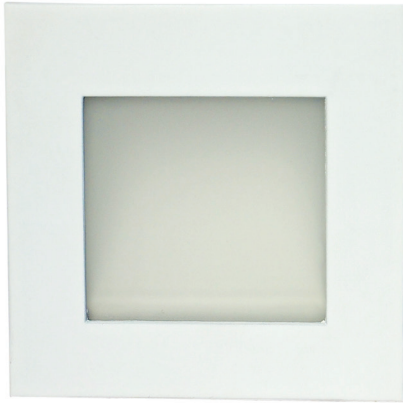

3 YEAR WARRANTY

IP44

Model Numbers

AT9500/SC/CW/C
AT9500/SC/CW/O
AT9500/SC/WW/C
AT9500/SC/WW/O
AT9500/WH/CW/C
AT9500/WH/CW/O
AT9500/WH/WW/C
AT9500/WH/WW/O

3 YEAR WARRANTY

IP44

Model Numbers

AT9501/SC/CW/C
AT9501/SC/CW/O
AT9501/SC/WW/C
AT9501/SC/WW/O
AT9501/WH/CW/C
AT9501/WH/CW/O
AT9501/WH/WW/C
AT9501/WH/WW/O

AT9500

2W Recessed LED Wall Light Supplied with Remote LED Driver.

SPECIFICATION

Wattage 2W
Lumen Output 80LM (WW)
100LM (CW)
Beam Angle 100°
Dimmable No
Colour Temp. (WW) 3000K
(CW) 4000K
IP Rating IP44

SIZE

:: Depth: 18.6mm
:: Overall: 70 x 70mm
:: Cutout: 62 x 62mm

FINISHES

:: WH = White
:: SC = Satin Chrome

LENS

:: C = Clear
:: O = Opal

AT9501

3W Recessed LED Wall Light Supplied with Remote LED Driver.

SPECIFICATION

Wattage 3W
Lumen Output 145LM (WW)
180LM (CW)
Beam Angle 100°
Dimmable No
Colour Temp. (WW) 3000K
(CW) 4000K
IP Rating IP44

SIZE

:: Depth: 25.6mm
:: Overall: 110 x 70 mm
:: Cutout: 100 x 62mm

FINISHES

:: WH = White
:: SC = Satin Chrome

LENS

:: C = Clear
:: O = Opal