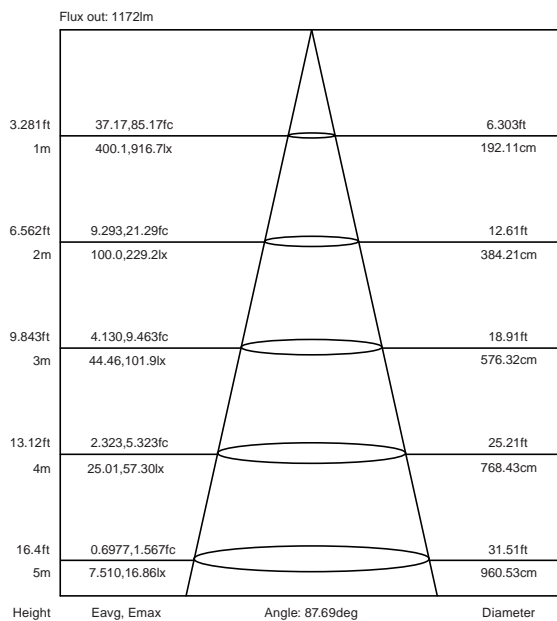

Product Datasheet

Description

24W Commercial LED Downlight supplied with Dimmable LED Driver.

Finish

 White (WH)

Product Specification

Voltage	230V ~ 50Hz		
Power Consumption	24W		
Light Colour Options	Warm White	Cool White	Daylight
Lumen Output	1440lm	1685lm	1736lm
Colour Temperature	3000K	4000K	5000K
Colour Rendering Index	>80		
Beam Angle	90°		
Dimmable	Yes		
Warranty	3 Years		
Working Temperature	-20°C – +50°C		
IP Rating	IP44		
Electrical Classification	Class II		

Illuminance Cone

Product Range

Order Code	Product Code
AT9047/WW	10473
AT9047/CW	10827
AT9047/DL	10709

Dimensions

Diameter	Height	Cut Out
Ø230mm	65.5mm	Ø200mm

Information is subject to change without prior notice