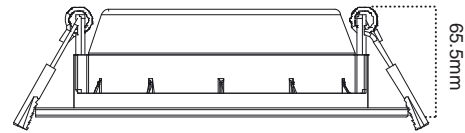

Illuminance Cone

Product Range

Order Code	Product Code
AT9047/WW	10473
AT9047/CW	10827
AT9047/DL	10709

Dimensions

Diameter	Height	Cut Out
Ø230mm	65.5mm	Ø200mm

Information is subject to change without prior notice