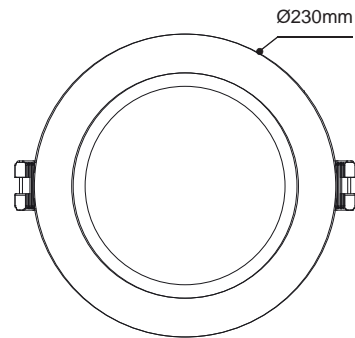

Product Datasheet

Description

24W Commercial LED Downlight supplied with Dimmable LED Driver.

Finish

 White (WH)

Product Specification

Voltage	230V ~ 50Hz		
Power Consumption	24W		
Light Colour Options	Warm White	Cool White	Daylight
Lumen Output	1440lm	1685lm	1736lm
Colour Temperature	3000K	4000K	5000K
Colour Rendering Index	>80		
Beam Angle	90°		
Dimmable	Yes		
Warranty	3 Years		
Working Temperature	-20°C – +50°C		
IP Rating	IP44		
Electrical Classification	Class II		

Illuminance Cone

Product Range

Order Code	Product Code
AT9047/WW	10473
AT9047/CW	10827
AT9047/DL	10709

Dimensions

Diameter	Height	Cut Out
Ø230mm	65.5mm	Ø200mm

Information is subject to change without prior notice