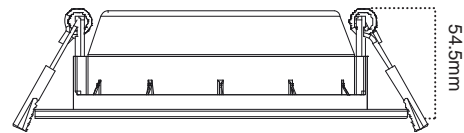

Product Range

Order Code	Product Code
AT9046/WW	10585
AT9046/CW	10820
AT9046/DL	10349

Dimensions

Diameter	Height	Cut Out
Ø190mm	54.5mm	Ø165mm

Illuminance Cone

Information is subject to change without prior notice