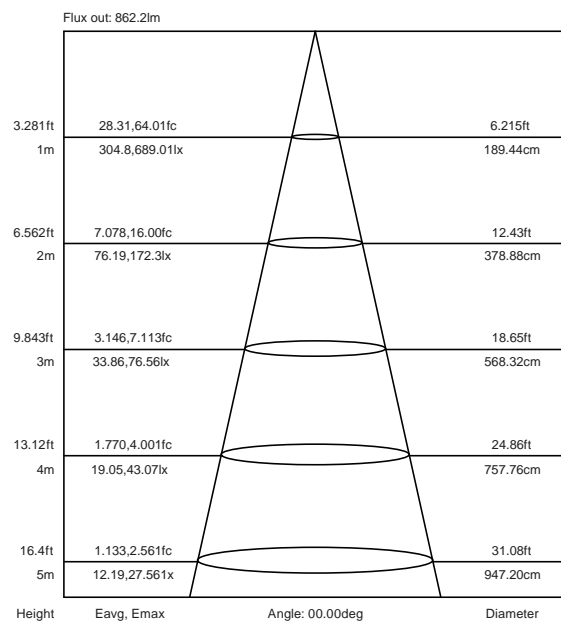

Product Datasheet

Description

19W Commercial LED Downlight supplied with Dimmable LED Driver.

Finish

 White (WH)

Product Specification

Voltage	230V ~ 50Hz		
Power Consumption	19W		
Light Colour Options	Warm White	Cool White	Daylight
Lumen Output	1250lm	1312lm	1375lm
Colour Temperature	3000K	4000K	5000K
Colour Rendering Index	>80		
Beam Angle	90°		
Dimmable	Yes		
Warranty	3 Years		
Working Temperature	-20°C – +50°C		
IP Rating	IP44		
Electrical Classification	Class II		

Product Range

Order Code	Product Code
AT9046/WW	10585
AT9046/CW	10820
AT9046/DL	10349

Dimensions

Diameter	Height	Cut Out
Ø190mm	54.5mm	Ø165mm

Illuminance Cone

Information is subject to change without prior notice