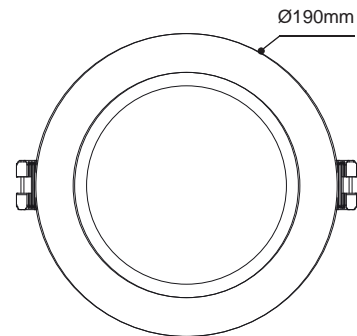

Product Datasheet

Description

19W Commercial LED Downlight supplied with Dimmable LED Driver.

Finish

 White (WH)

Product Specification

Voltage	230V ~ 50Hz		
Power Consumption	19W		
Light Colour Options	Warm White	Cool White	Daylight
Lumen Output	1250lm	1312lm	1375lm
Colour Temperature	3000K	4000K	5000K
Colour Rendering Index	>80		
Beam Angle	90°		
Dimmable	Yes		
Warranty	3 Years		
Working Temperature	-20°C – +50°C		
IP Rating	IP44		
Electrical Classification	Class II		

Product Range

Order Code	Product Code
AT9046/WW	10585
AT9046/CW	10820
AT9046/DL	10349

Dimensions

Diameter	Height	Cut Out
Ø190mm	54.5mm	Ø165mm

Illuminance Cone

Information is subject to change without prior notice