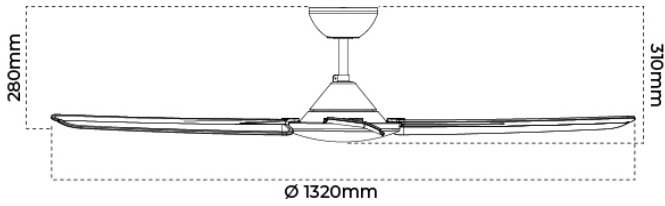

DIMENSIONS

Product Height	310 mm
Product Width	1320 mm
Product Weight	6100 g

LINE DRAWINGS

SPLASH/52

ACCESSORIES

Order code	12508
Description	Remote control for DC ceiling fans - Remote only - Black
Item Code	DCREMOTE/BK
Order code	12514
Description	1500mm Extension rod for ceiling fans w/loom - Black
Item Code	ROD/150/BK
Order code	12512
Description	900mm Extension rod for ceiling fans w/loom - Black
Item Code	ROD/90/BK