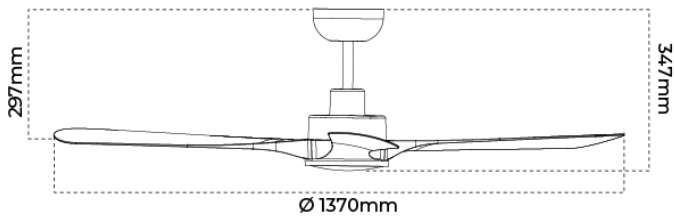

ORDERING INFORMATION

Order code	15604
Description	54 inch (1370mm) 3 Blade 32W DC ceiling fan W/LED Light black
Item Code	KEPPEL/54/LT/BK

MECHANICAL

IP Rating	IP20
Fitting Colour	Matt Black
Body Material	ABS
Diffuser Material	Polycarbonate

LAMP

Colour Rendering Index (CRI)	>80
CCT Configuration	TRI-CCT
Beam Angle	120 °

COLOUR TEMPERATURE

20 Watts

Warm White (3000 K)	1300 lm
Cool White (4000 K)	1450 lm
DayLight (5000 K)	1500 lm

AIR MOVEMENT

Motor Wattage	32 W
Motor Type	DC
No. Speeds	8
Control	Remote control
Ceiling Rake	15 °
Ceiling Drop	347 mm
Blade Pitch	10 °
Blade Material	ABS
Fan Size	1370mm (54inch)
Fan Speed 1	4 W, 85 rpm, 5400 m ³ /h
Fan Speed 2	6 W, 107 rpm, 6400 m ³ /h
Fan Speed 3	10 W, 135 rpm, 7800 m ³ /h
Fan Speed 4	14 W, 155 rpm, 9000 m ³ /h
Fan Speed 5	17 W, 175 rpm, 9800 m ³ /h
Fan Speed 6	21 W, 185 rpm, 10700 m ³ /h
Fan Speed 7	25 W, 200 rpm, 11400 m ³ /h
Fan Speed 8	32 W, 220 rpm, 12500 m ³ /h

DIMENSIONS

Product Height	347 mm
Product Width	1370 mm
Product Weight	5200 g

LINE DRAWINGS

KEPPEL/54/LT

ACCESSORIES

Order code	12514
Description	1500mm Extension rod for ceiling fans w/loom - Black
Item Code	ROD/150/BK
Order code	12512
Description	900mm Extension rod for ceiling fans w/loom - Black
Item Code	ROD/90/BK