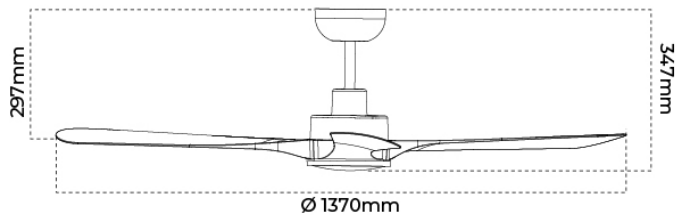

COMPLIANCE

Standards	AS/NZS 60335.1 AS/NZS 60335.2.80 AS/NZS 60598.1 AS/NZS 60598.2.2 AS CISPR 15 AS/NZS 4268

WARRANTY

Domestic Use Warranty	4 Onsite, 2 RTB (Total 6 years)

DIMENSIONS

Product Height	347 mm
Product Width	1370 mm
Product Weight	5200 g

LINE DRAWINGS

KEPPEL/54/LT

ACCESSORIES

Order code	12511
Description	900mm Extension rod for ceiling fans w/loom - white
Item Code	ROD/90/WH