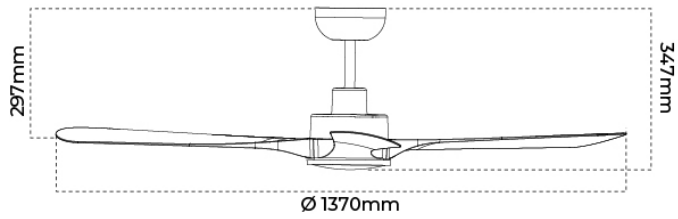

ORDERING INFORMATION

| | |
|--------------------|---|
| Order code | 15602 |
| Description | 54 inch (1370mm) 3 Blade 32W DC ceiling fan black |
| Item Code | KEPPEL/54/BK |

MECHANICAL

| | |
|-----------------------|------------|
| IP Rating | IP20 |
| Fitting Colour | Matt Black |
| Body Material | ABS |

DIMENSIONS

| | |
|-----------------------|---------|
| Product Height | 347 mm |
| Product Width | 1370 mm |
| Product Weight | 5100 g |

LINE DRAWINGS

KEPPEL/54

KEPEL/54/LT

ACCESSORIES

| | |
|--------------------|--|
| Order code | 12514 |
| Description | 1500mm Extension rod for ceiling fans w/loom - Black |
| Item Code | ROD/150/BK |
| Order code | 12512 |
| Description | 900mm Extension rod for ceiling fans w/loom - Black |
| Item Code | ROD/90/BK |