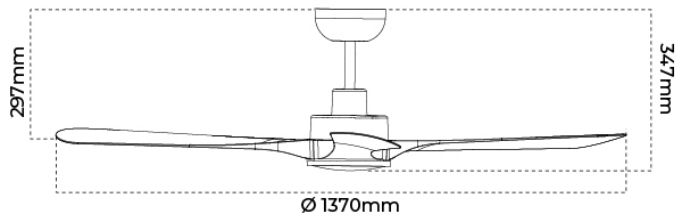

ORDERING INFORMATION

| | |
|--------------------|---|
| Order code | 15602 |
| Description | 54 inch (1370mm) 3 Blade 32W DC ceiling fan black |
| Item Code | KEPPEL/54/BK |

MECHANICAL

| | |
|-----------------------|------------|
| IP Rating | IP20 |
| Fitting Colour | Matt Black |
| Body Material | ABS |

DIMENSIONS

| | |
|-----------------------|---------|
| Product Height | 347 mm |
| Product Width | 1370 mm |
| Product Weight | 5100 g |

LINE DRAWINGS

KEPPEL/54

KEPEL/54/LT

ACCESSORIES

| | |
|--------------------|--|
| Order code | 12514 |
| Description | 1500mm Extension rod for ceiling fans w/loom - Black |
| Item Code | ROD/150/BK |
| Order code | 12512 |
| Description | 900mm Extension rod for ceiling fans w/loom - Black |
| Item Code | ROD/90/BK |