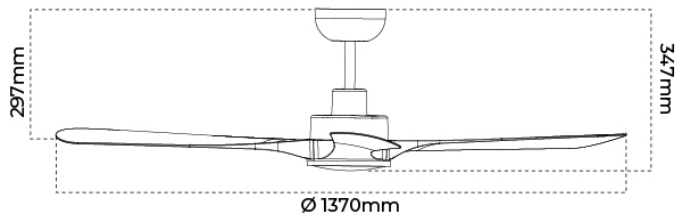

ORDERING INFORMATION

Order code	15601
Description	54 inch (1370mm) 3 Blade 32W DC ceiling fan white
Item Code	KEPPEL/54/WH

MECHANICAL

IP Rating	IP20
Fitting Colour	Satin White
Body Material	ABS

ELECTRICAL

DIMENSIONS

Product Height	347 mm
Product Width	1370 mm
Product Weight	5100 g

LINE DRAWINGS

KEPPEL/54

KEPEL/54/LT

ACCESSORIES

Order code	12511
Description	900mm Extension rod for ceiling fans w/loom - white
Item Code	ROD/90/WH