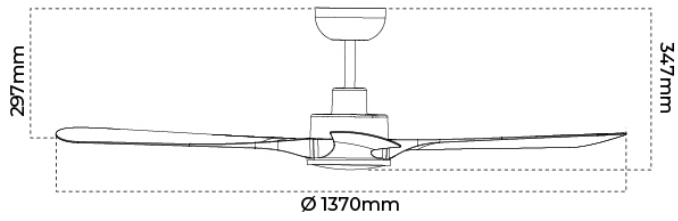

ORDERING INFORMATION

Order code	15601
Description	54 inch (1370mm) 3 Blade 32W DC ceiling fan white
Item Code	KEPPEL/54/WH

MECHANICAL

IP Rating	IP20
Fitting Colour	Satin White
Body Material	ABS

ELECTRICAL

DIMENSIONS

Product Height	347 mm
Product Width	1370 mm
Product Weight	5100 g

LINE DRAWINGS

KEPPEL/54

KEPEL/54/LT

ACCESSORIES

Order code	12511
Description	900mm Extension rod for ceiling fans w/loom - white
Item Code	ROD/90/WH