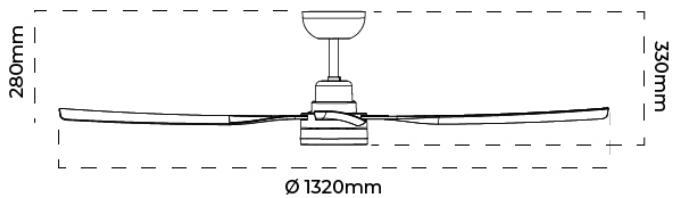

LINE DRAWINGS

VANUATU/52/LT/WH