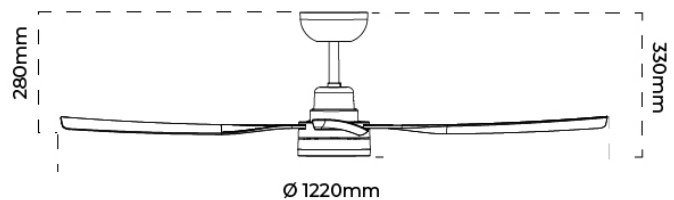

ORDERING INFORMATION

Order code	15221
Description	48 inch (1220mm) 4 blade 40W DC ceiling fan white
Item Code	VANUATU/48/WH

MECHANICAL

IP Rating	IP20
Fitting Colour	Satin White
Body Material	ABS

ELECTRICAL

AIR MOVEMENT

Motor Wattage	40 W
Motor Type	DC
No. Speeds	3
Control	Wall control
Ceiling Rake	15 °
Ceiling Drop	330 mm
Blade Material	ABS
Fan Size	1220mm (48inch)
Fan Speed 1	40 W, 206 rpm, 11200 m ³ /h

Fan Speed 2	20 W, 165 rpm, 9400 m ³ /h
Fan Speed 3	5 W, 100 rpm, 5000 m ³ /h

COMPLIANCE

Standards	AS/NZS 60335.1 AS/NZS 60335.2.80 AS/NZS CISPR 14
------------------	--

LINE DRAWINGS

VANUATU/48/LT/WH

VANUATU/48/WH