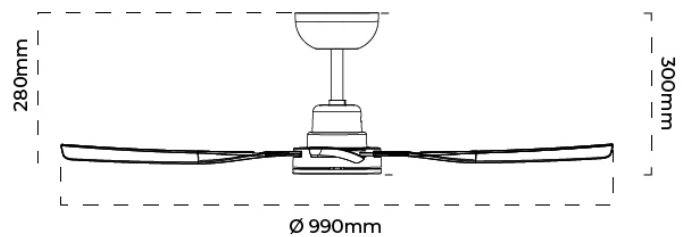

LINE DRAWINGS

VANUATU/39/WH