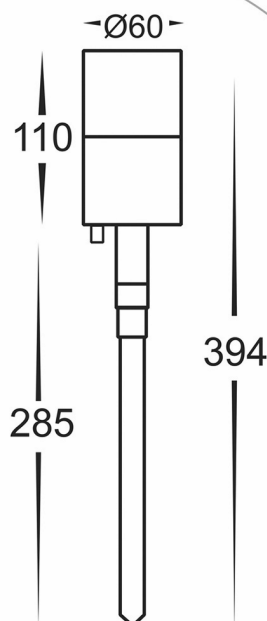

PRODUCT SPECIFICATIONS

Name: Tivah

Material: Aluminium

Colour: Poly Powder Coated Black

IP Rating: IP65

Lamp Base: MR16

CRI: ≥80

Wiring: Parallel

Dimmable: No

Warranty: 2 Years Replacement**

90° Tilt / 270° Swivel

PART NUMBER	COLOUR TEMP	LUMENS*	INPUT VOLTAGE	BEAM ANGLE	INCLUDED GLOBES
HV1427C	5500k	300lm	12V DC	120°	5w MR16 LED
HV1427W	3000k	250lm	12V DC	120°	5w MR16 LED