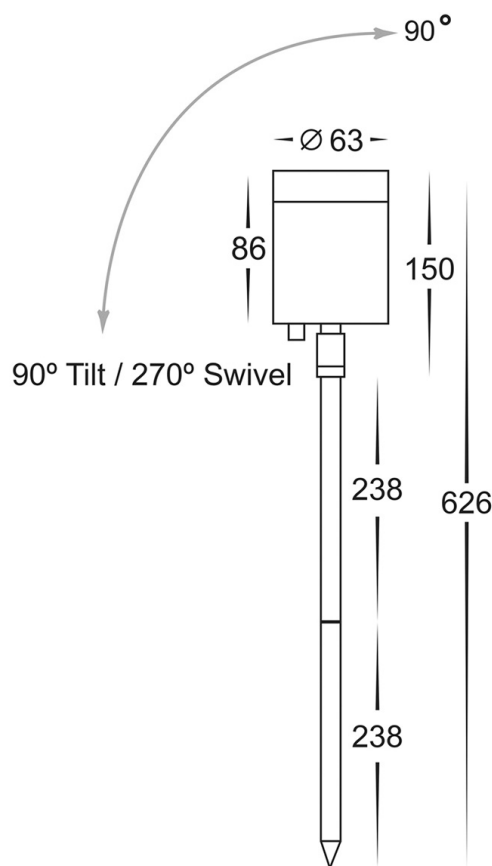

PRODUCT SPECIFICATIONS

- Name:** Pointe
- Material:** Aluminium
- Colour:** Poly powder coated black
- CRI:** ≥80
- IP Rating:** IP65
- Lamp Base:** MR16
- Wiring:** Parallel
- Dimmable:** No
- Warranty:** 2 years replacement**

PART NUMBER	COLOUR TEMP	LUMENS*	INPUT VOLTAGE	BEAM ANGLE	INCLUDED GLOBES
HV1421C	5500k	300lm	12v DC	120°	5w MR16 LED
HV1421W	3000k	250lm	12v DC	120°	5w MR16 LED

Must be used with suitable 12v DC LED driver