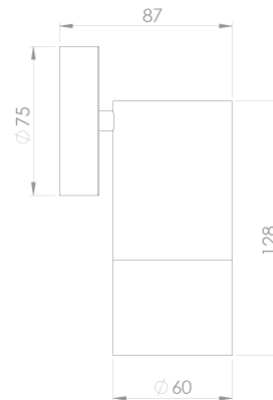

AWL-06 Single Fixed Wall Light

CONFIGURED OPTIONS

ORDER CODE AWL-06-SS-316

FINISH OPTION Stainless Steel 316

SPECIFICATIONS

PRODUCT CODE AWL-06

FAMILY Elements

FINISH OPTIONS Stainless Steel 316, Stainless Steel 304