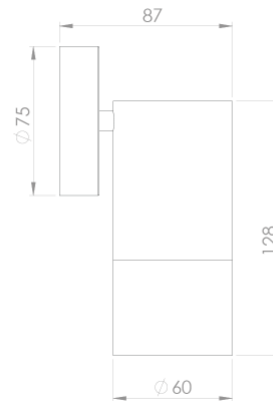

AWL-06-CP Pure Copper Fixed Wall Light

CONFIGURED OPTIONS

ORDER CODE AWL-06-CP-CP

FINISH OPTION Copper

SPECIFICATIONS

PRODUCT CODE AWL-06-CP

FAMILY Elements

FINISH OPTIONS Copper

CONSTRUCTION Copper

CABLE 500mm Fig 8 cable

ELECTRICAL 110 - 240V AC Universal Mains Voltage, MR16 SELV (12 or 24V)

WARRANTY 1 Year Electrical, 3 Year Construction

IP RATING IP65

NOTES