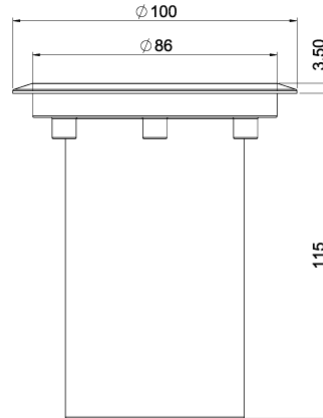

AUL-03 Round Recessed Uplight

CONFIGURED OPTIONS

ORDER CODE AUL-03-BR

FINISH OPTION Natural Brass

SPECIFICATIONS

PRODUCT CODE AUL-03

FAMILY Elements

FINISH OPTIONS Natural Brass, Stainless Steel 316

CONSTRUCTION Solid Cast Brass, Stainless Steel 316

CABLE 500mm Fig 8 cable

ELECTRICAL MR16 SELV (12 or 24V)

WARRANTY 1 Year Electrical, 3 Year Construction

IP RATING IP65

NOTES