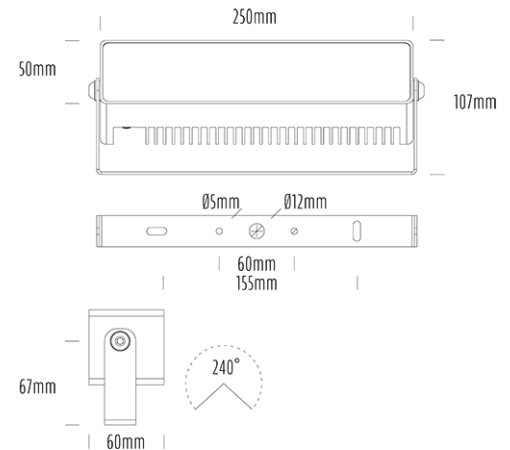

Slimline architectural floodlight

SPECIFICATIONS

Product Code	AQL-980
Family	LumenaPro
Construction Material	CNC Machined Aluminium
IP Rating	IP67
Warranty	5 Year Aqualux Warranty

CONFIGURED OPTIONS

Variant Code	AQL-980-A2Z050Z235Q
Body Colour	Dulux Black Ace 9069116F
Control Gear	24V DC RGBW
Rated Power	50W
Nominal Lumens	2775 lm
CCT / Colour	RGB+3000K
Optical	35
CRI	80
Other	AqualuxPLUS QuickConnect
Dimming	4CH Low-Side PWM

INTRODUCTION

The AQL-980 is a low-profile, high-powered floodlight for residential and commercial lighting applications. Machined from solid aerospace grade aluminium, the performance / size ratio puts the AQL-980 at the top of the class. Featuring multiple configurable options and available in a wide range of body colours, the AQL-980 is the perfect choice for advanced lighting design.