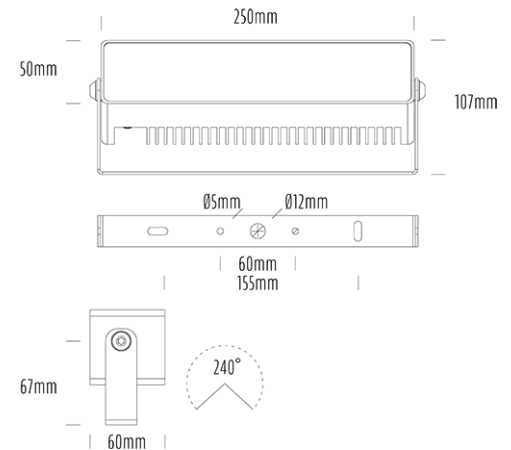

### SPECIFICATIONS

Product Code	AQL-980
Family	LumenaPro
Construction Material	CNC Machined Aluminium
IP Rating	IP67
Warranty	5 Year Aqualux Warranty

### CONFIGURED OPTIONS

Variant Code	AQL-980-A2Z050Z225Q
Body Colour	Dulux Black Ace 9069116F
Control Gear	24V DC RGBW
Rated Power	50W
Nominal Lumens	2775 lm
CCT / Colour	RGB+3000K
Optical	25
CRI	80
Other	AqualuxPLUS QuickConnect
Dimming	4CH Low-Side PWM