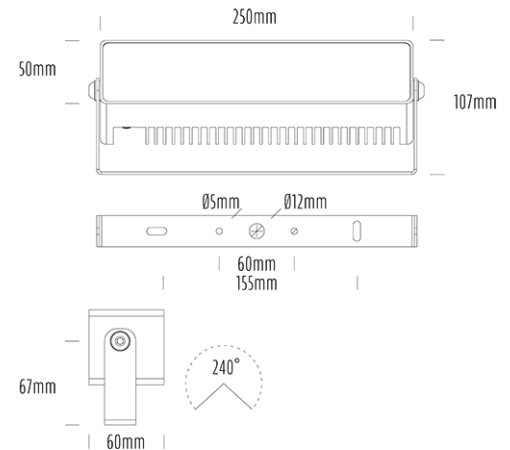

Slimline architectural floodlight

SPECIFICATIONS

Product Code	AQL-980
Family	LumenaPro
Construction Material	CNC Machined Aluminium
IP Rating	IP67
Warranty	5 Year Aqualux Warranty

CONFIGURED OPTIONS

Variant Code	AQL-980-A2Z050Z210Q
Body Colour	Dulux Black Ace 9069116F
Control Gear	24V DC RGBW
Rated Power	50W
Nominal Lumens	2775 lm
CCT / Colour	RGB+3000K
Optical	10
CRI	80
Other	AqualuxPLUS QuickConnect
Dimming	4CH Low-Side PWM

INTRODUCTION

The AQL-980 is a low-profile, high-powered floodlight for residential and commercial lighting applications. Machined from solid aerospace grade aluminium, the performance / size ratio puts the AQL-980 at the top of the class. Featuring multiple configurable options and available in a wide range of body colours, the AQL-980 is the perfect choice for advanced lighting design.