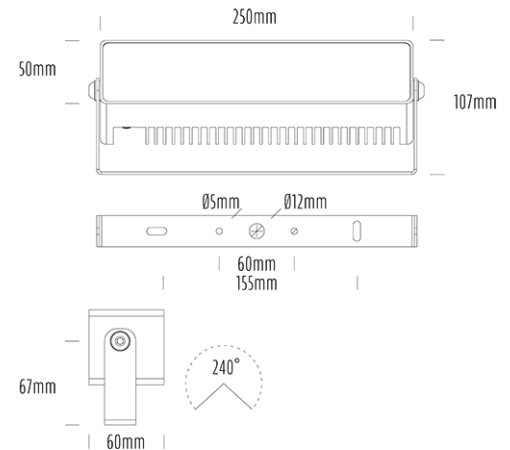

### SPECIFICATIONS

Product Code	AQL-980
Family	LumenaPro
Construction Material	CNC Machined Aluminium
IP Rating	IP67
Warranty	5 Year Aqualux Warranty

### CONFIGURED OPTIONS

Variant Code	AQL-980-A2B0505725Q
Body Colour	Dulux Black Ace 9069116F
Control Gear	24V DC
Rated Power	50W
Nominal Lumens	5350 lm
CCT / Colour	2500mA / 5700K
Optical	25
CRI	80
Other	AqualuxPLUS QuickConnect
Dimming	PWM 10V Dimming