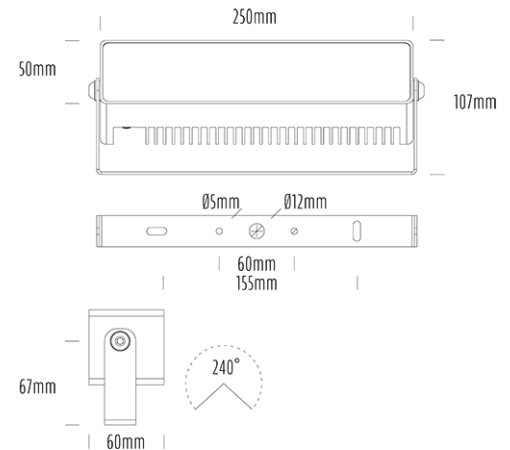

Slimline architectural floodlight

SPECIFICATIONS

Product Code	AQL-980
Family	LumenaPro
Construction Material	CNC Machined Aluminium
IP Rating	IP67
Warranty	5 Year Aqualux Warranty

CONFIGURED OPTIONS

Variant Code	AQL-980-A1Z050Z235Q
Body Colour	Satin Chrome Anodize
Control Gear	24V DC RGBW
Rated Power	50W
Nominal Lumens	2775 lm
CCT / Colour	RGB+3000K
Optical	35
CRI	80
Other	AqualuxPLUS QuickConnect
Dimming	4CH Low-Side PWM

INTRODUCTION

The AQL-980 is a low-profile, high-powered floodlight for residential and commercial lighting applications. Machined from solid aerospace grade aluminium, the performance / size ratio puts the AQL-980 at the top of the class. Featuring multiple configurable options and available in a wide range of body colours, the AQL-980 is the perfect choice for advanced lighting design.