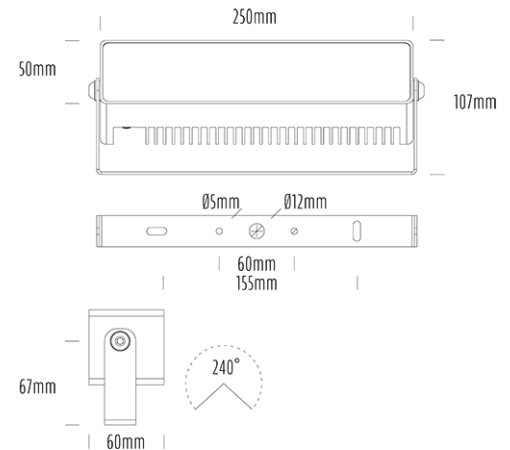

### SPECIFICATIONS

Product Code	AQL-980
Family	LumenaPro
Construction Material	CNC Machined Aluminium
IP Rating	IP67
Warranty	5 Year Aqualux Warranty

### CONFIGURED OPTIONS

Variant Code	AQL-980-A1Z050Z225Q
Body Colour	Satin Chrome Anodize
Control Gear	24V DC RGBW
Rated Power	50W
Nominal Lumens	2775 lm
CCT / Colour	RGB+3000K
Optical	25
CRI	80
Other	AqualuxPLUS QuickConnect
Dimming	4CH Low-Side PWM