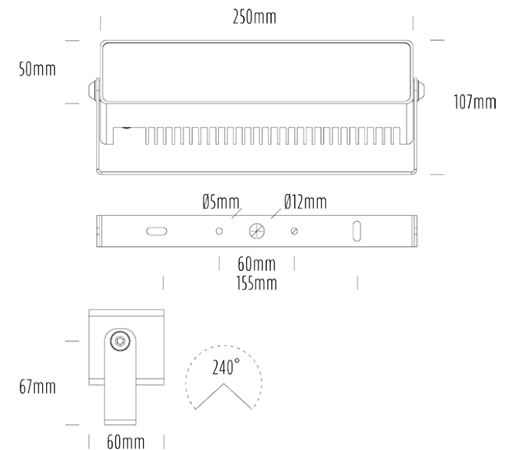

Slimline architectural floodlight

SPECIFICATIONS

Product Code	AQL-980
Family	LumenaPro
Construction Material	CNC Machined Aluminium
IP Rating	IP67
Warranty	5 Year Aqualux Warranty

CONFIGURED OPTIONS

Variant Code	AQL-980-A1B0503035Q
Body Colour	Satin Chrome Anodize
Control Gear	24V DC
Rated Power	50W
Nominal Lumens	4000 lm
CCT / Colour	2500mA / 3000K
Optical	35
CRI	80
Other	AqualuxPLUS QuickConnect
Dimming	PWM 10V Dimming

INTRODUCTION

The AQL-980 is a low-profile, high-powered floodlight for residential and commercial lighting applications. Machined from solid aerospace grade aluminium, the performance / size ratio puts the AQL-980 at the top of the class. Featuring multiple configurable options and available in a wide range of body colours, the AQL-980 is the perfect choice for advanced lighting design.