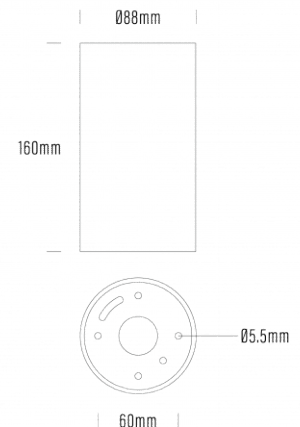

## SPECIFICATIONS

Product Code	AQL-880
Family	LumenaPro
Construction Material	CNC Machined Aluminium
Cable	Terminal Block
IP Rating	IP65
Warranty	7 Year Aqualux Warranty

## CONFIGURED OPTIONS

Variant Code	AQL-880-A4B0202760T
Body Colour	Venerable Silver
Control Gear	24V DC
Rated Power	20W
Nominal Lumens	2500 lm
CCT / Colour	2700K / 500mA
Optical	60
CRI	90
Other	Terminal Block
Dimming	3-wire PWM 10V Dimming