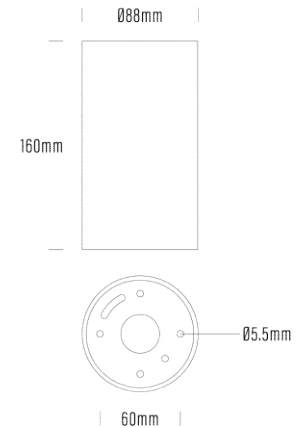

## SPECIFICATIONS

Product Code	AQL-880
Family	LumenaPro
Construction Material	CNC Machined Aluminium
Cable	Terminal Block
IP Rating	IP65
Warranty	7 Year Aqualux Warranty

## CONFIGURED OPTIONS

Variant Code	AQL-880-A4B0202715T
Body Colour	Venerable Silver
Control Gear	24V DC
Rated Power	20W
Nominal Lumens	2500 lm
CCT / Colour	2700K / 500mA
Optical	15
CRI	90
Other	Terminal Block
Dimming	3-wire PWM 10V Dimming