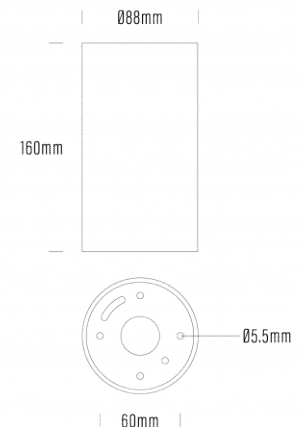

## SPECIFICATIONS

Product Code	AQL-880
Family	LumenaPro
Construction Material	CNC Machined Aluminium
Cable	Terminal Block
IP Rating	IP65
Warranty	7 Year Aqualux Warranty

## CONFIGURED OPTIONS

Variant Code	AQL-880-A3B02027U2T
Body Colour	Medium Bronze
Control Gear	24V DC
Rated Power	20W
Nominal Lumens	2500 lm
CCT / Colour	2700K / 500mA
Optical	U2
CRI	90
Other	Terminal Block
Dimming	3-wire PWM 10V Dimming