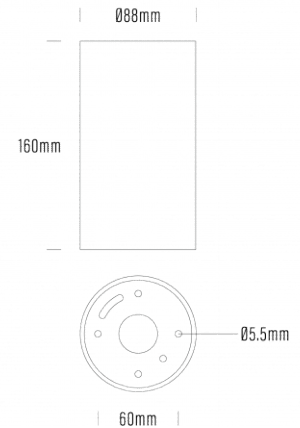

Surface Mount Downlight

SPECIFICATIONS

Product Code	AQL-880
Family	LumenaPro
Construction Material	CNC Machined Aluminium
Cable	Terminal Block
IP Rating	IP65
Warranty	7 Year Aqualux Warranty

CONFIGURED OPTIONS

Variant Code	AQL-880-A3B0202760T
Body Colour	Medium Bronze
Control Gear	24V DC
Rated Power	20W
Nominal Lumens	2500 lm
CCT / Colour	2700K / 500mA
Optical	60
CRI	90
Other	Terminal Block
Dimming	3-wire PWM 10V Dimming