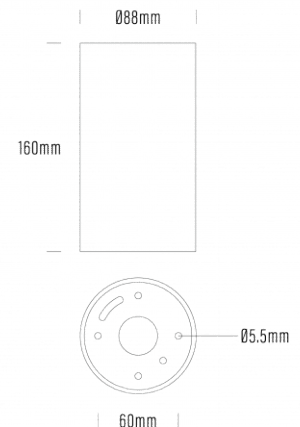

## SPECIFICATIONS

Product Code	AQL-880
Family	LumenaPro
Construction Material	CNC Machined Aluminium
Cable	Terminal Block
IP Rating	IP65
Warranty	7 Year Aqualux Warranty

## CONFIGURED OPTIONS

Variant Code	AQL-880-A3B0202740T
Body Colour	Medium Bronze
Control Gear	24V DC
Rated Power	20W
Nominal Lumens	2500 lm
CCT / Colour	2700K / 500mA
Optical	40
CRI	90
Other	Terminal Block
Dimming	3-wire PWM 10V Dimming