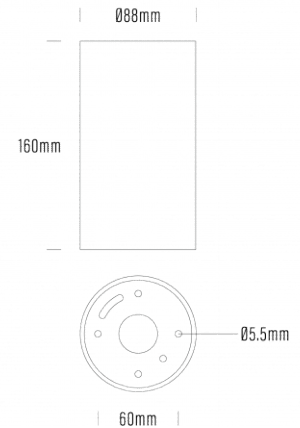

Surface Mount Downlight

SPECIFICATIONS

Product Code	AQL-880
Family	LumenaPro
Construction Material	CNC Machined Aluminium
Cable	Terminal Block
IP Rating	IP65
Warranty	7 Year Aqualux Warranty

CONFIGURED OPTIONS

Variant Code	AQL-880-A3B0202725T
Body Colour	Medium Bronze
Control Gear	24V DC
Rated Power	20W
Nominal Lumens	2500 lm
CCT / Colour	2700K / 500mA
Optical	25
CRI	90
Other	Terminal Block
Dimming	3-wire PWM 10V Dimming